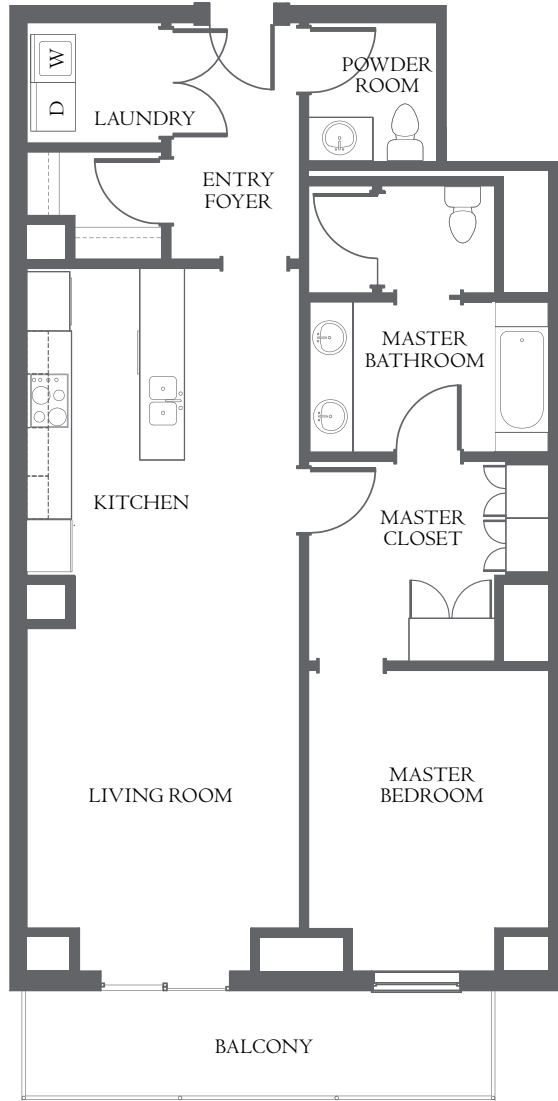

850
LAKE SHORE DRIVE

I BEDROOM UNIT H
FLOORS 8-19
1123 SQ. FT.

All dimensions are approximate and subject to construction variances. Plans and dimensions may contain minor variations from floor to floor. We reserve the right to make changes. This is not an offering. The complete offering terms are in a residency agreement available from the sponsor.