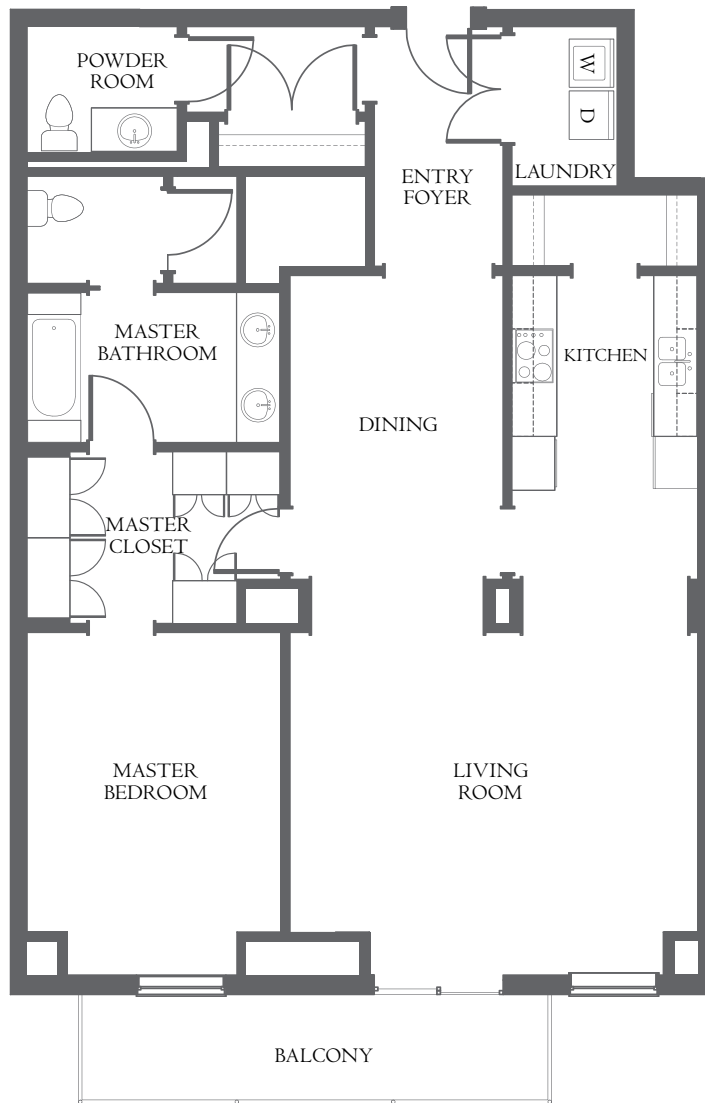

# 850

LAKE SHORE DRIVE

I BEDROOM UNIT G  
FLOORS 8-19  
1435 SQ. FT.

All dimensions are approximate and subject to construction variances. Plans and dimensions may contain minor variations from floor to floor. We reserve the right to make changes. This is not an offering. The complete offering terms are in a residency agreement available from the sponsor.