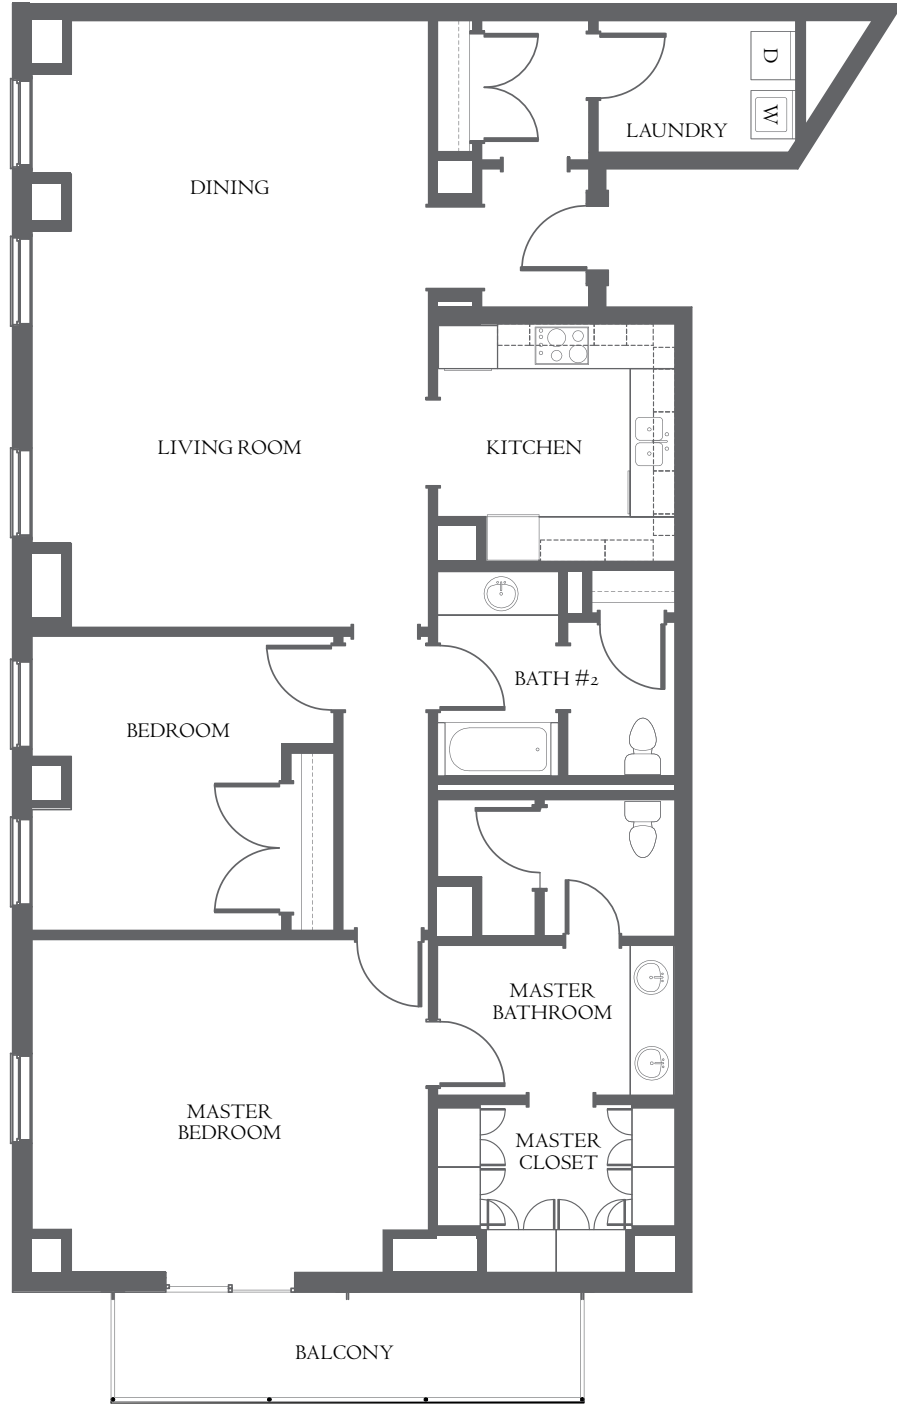

850
LAKE SHORE DRIVE

2 BEDROOM UNIT F
FLOORS 8-19
1889 SQ. FT.

All dimensions are approximate and subject to construction variances. Plans and dimensions may contain minor variations from floor to floor. We reserve the right to make changes. This is not an offering. The complete offering terms are in a residency agreement available from the sponsor.