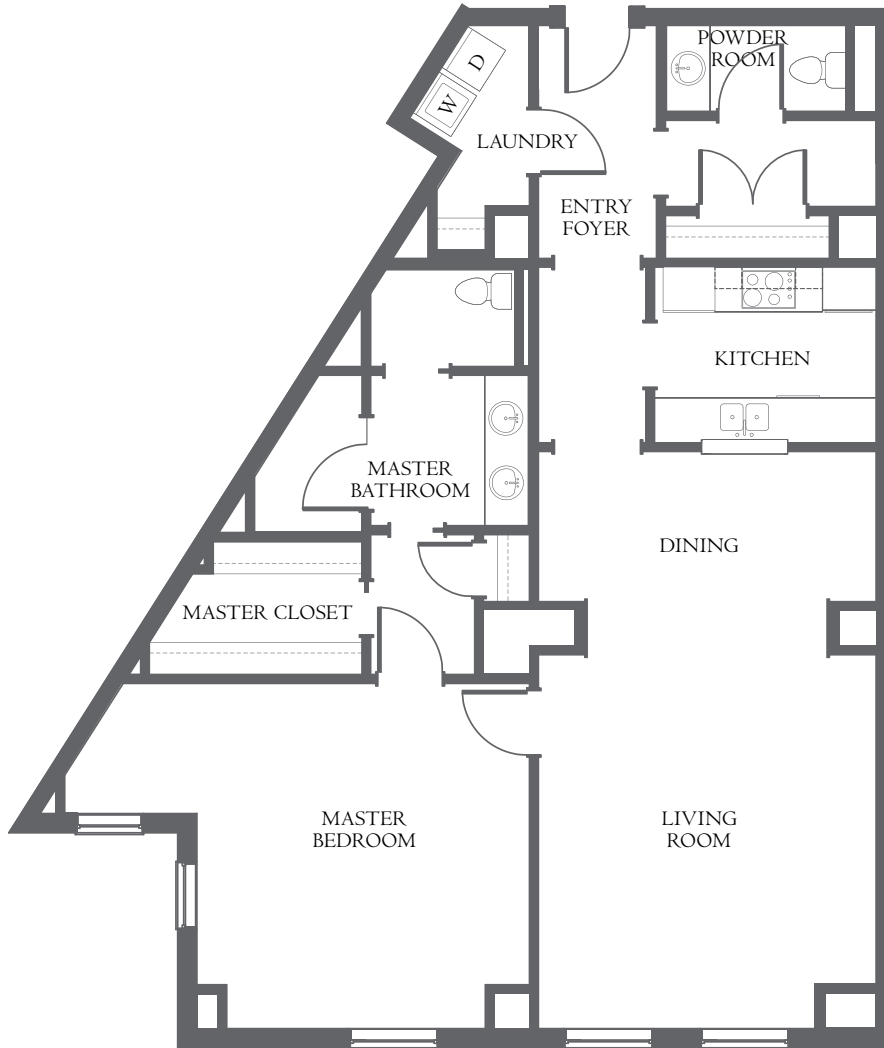

850

LAKE SHORE DRIVE

1 BEDROOM UNIT D
FLOORS 8-19
1428 SQ. FT.

All dimensions are approximate and subject to construction variances. Plans and dimensions may contain minor variations from floor to floor. We reserve the right to make changes. This is not an offering. The complete offering terms are in a residency agreement available from the sponsor.