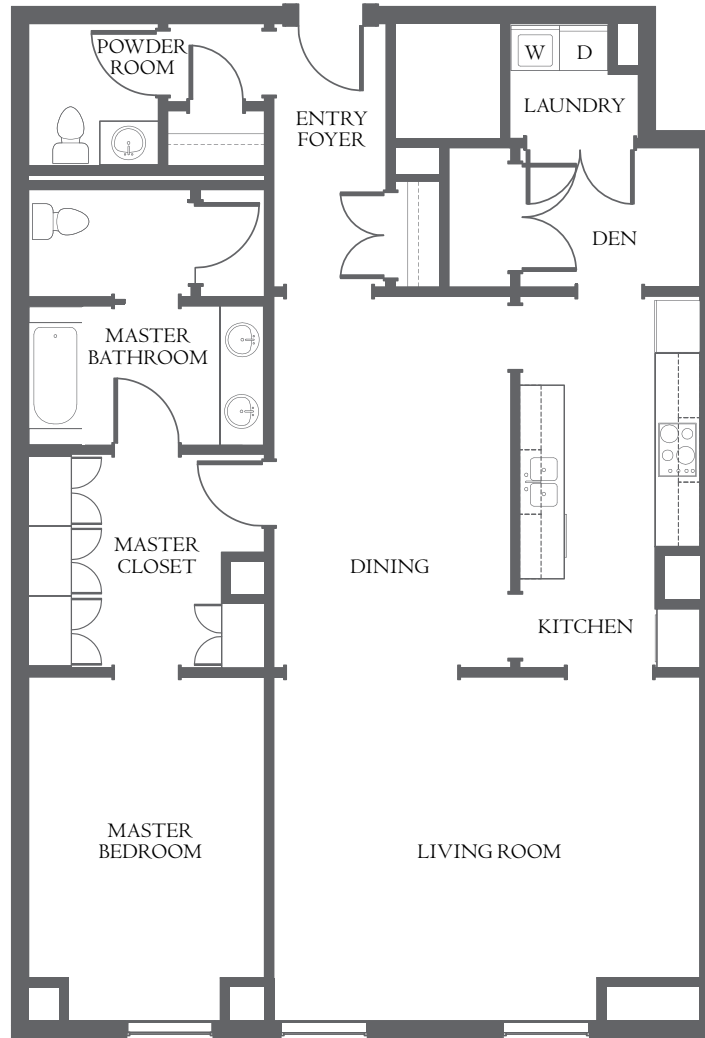

850

LAKE SHORE DRIVE

1 BEDROOM UNIT C
FLOORS 8-19
1494 SQ. FT.

All dimensions are approximate and subject to construction variances. Plans and dimensions may contain minor variations from floor to floor. We reserve the right to make changes. This is not an offering. The complete offering terms are in a residency agreement available from the sponsor.