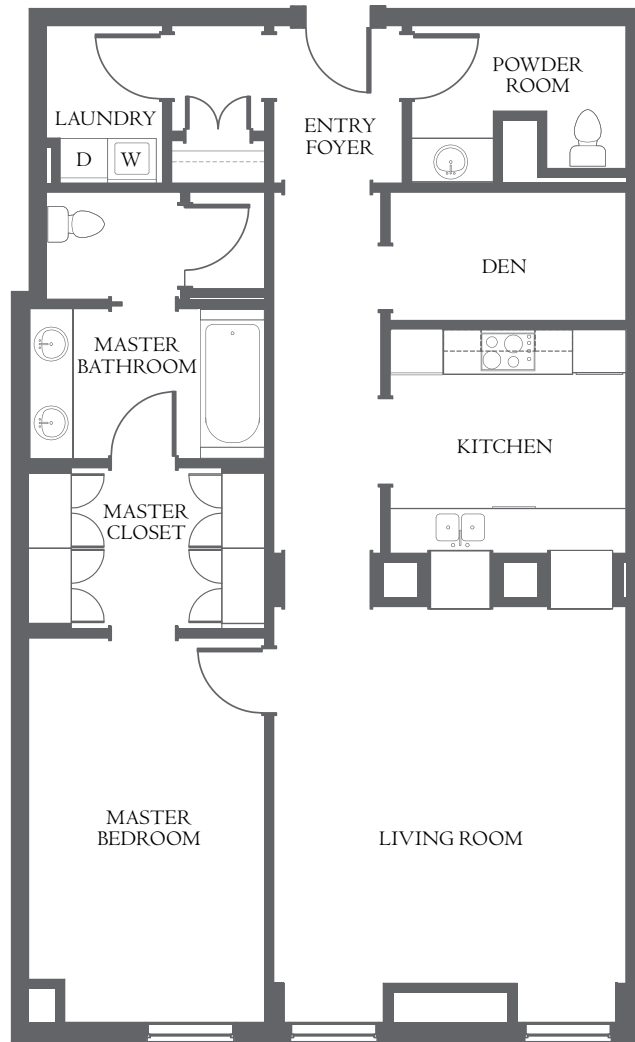

850

LAKE SHORE DRIVE

1 BEDROOM UNIT B
FLOORS 8-19
1362 SQ. FT.

All dimensions are approximate and subject to construction variances. Plans and dimensions may contain minor variations from floor to floor. We reserve the right to make changes. This is not an offering. The complete offering terms are in a residency agreement available from the sponsor.