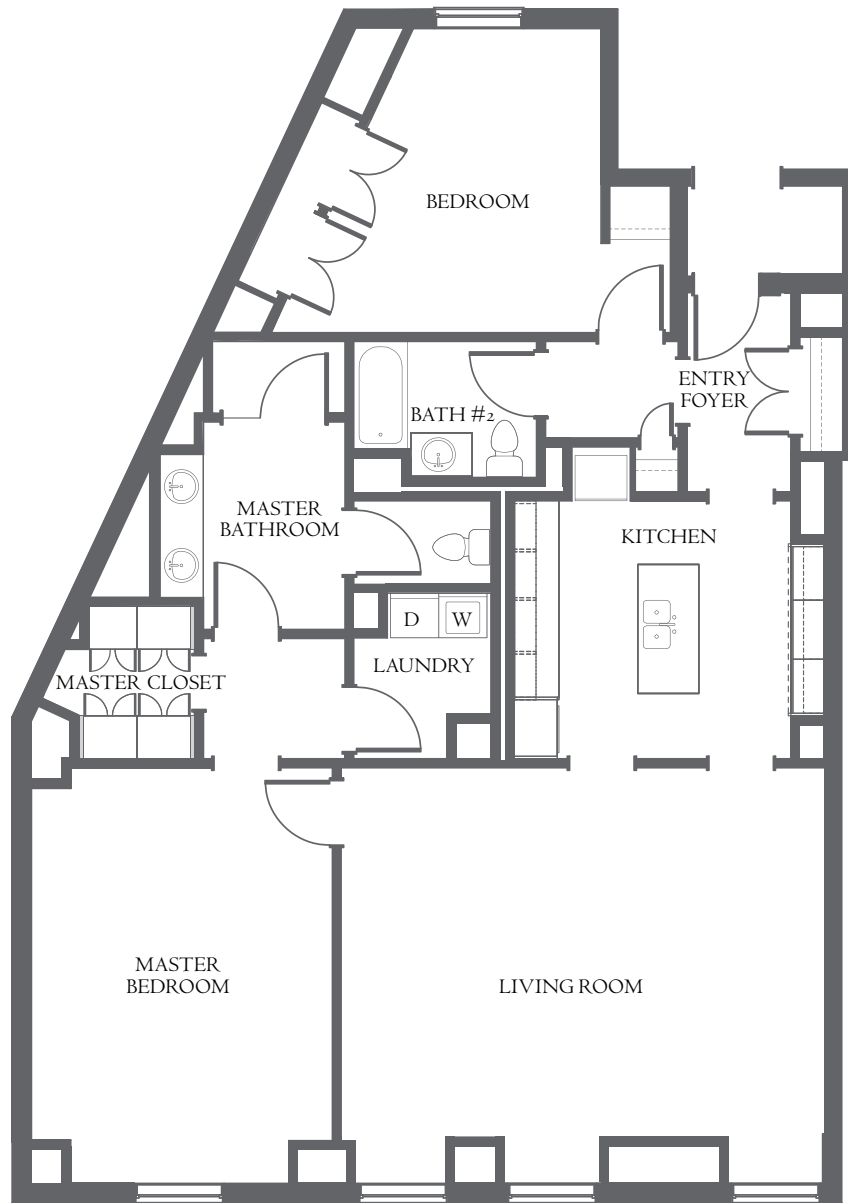

850
LAKE SHORE DRIVE

2 BEDROOM UNIT A
FLOORS 8-19
1762 SQ. FT.

All dimensions are approximate and subject to construction variances. Plans and dimensions may contain minor variations from floor to floor. We reserve the right to make changes. This is not an offering. The complete offering terms are in a residency agreement available from the sponsor.